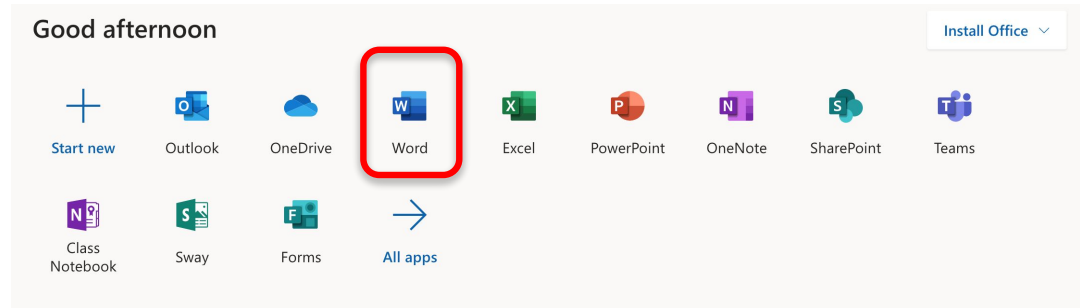

Select Word Online.